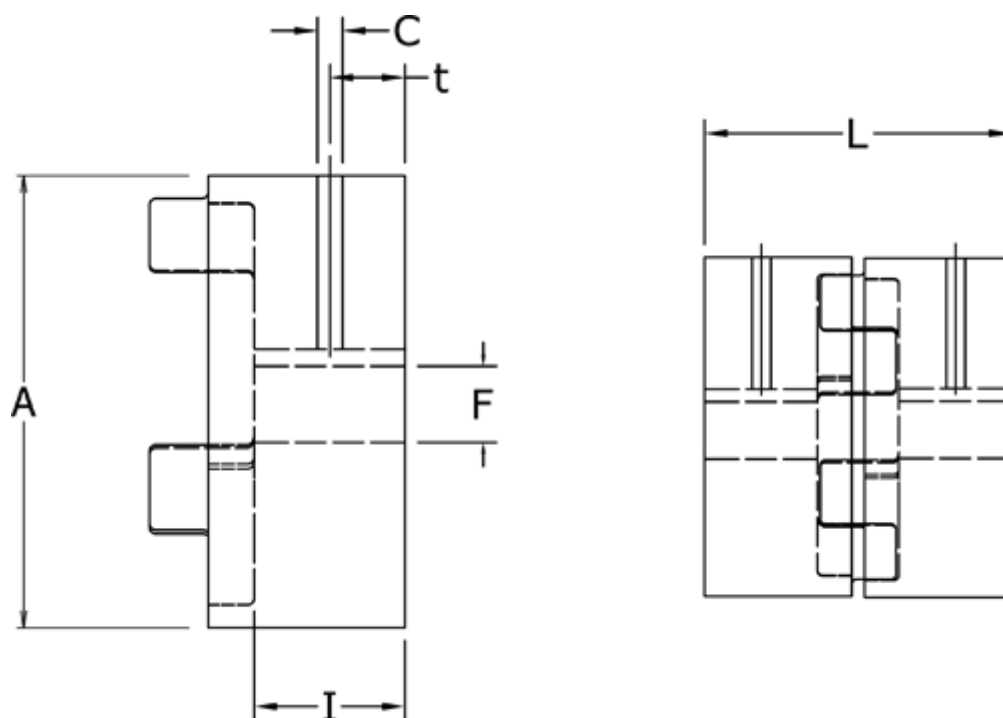

Article number: 3335028F016

Description: Coupling hub Klonex ES 28/38
ALU Aluminium, Bore 16H7 mm w/keyway & setscrew

Measures

A = 65
C = M6
F = 16
I = 35
L = 90
t = 15.0